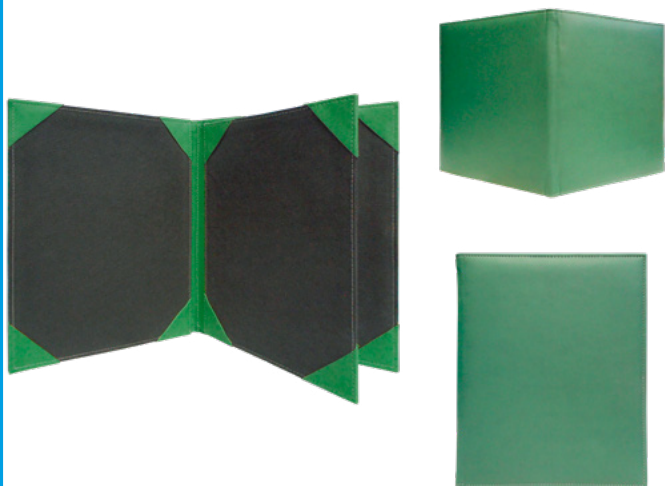

PORTA MENÚ | Dimensiones
PM112 | 24 x 30.5cm